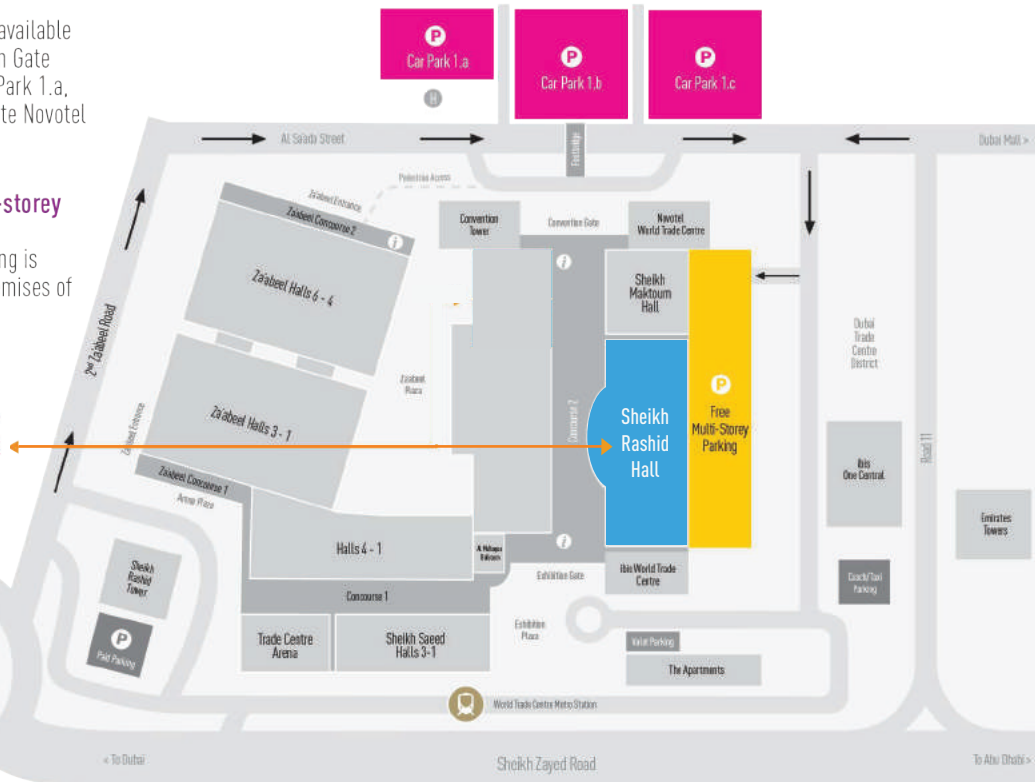

PARKING MAP

21st, 22nd & 23rd JUNE 2018
Sheikh Rashid Hall | DWTC

Option 1 - Free Open Parking Areas

Free parking areas are available opposite the Convention Gate entrance of DWTC Car Park 1.a, 1.b, 1.c (located opposite Novotel Hotel entrance)

Option 2 - Free Multi-storey Parking

Free Multi-storey parking is available within the premises of DWTC

FOR MORE DETAILS PLEASE CONTACT + 971 4 2424 925