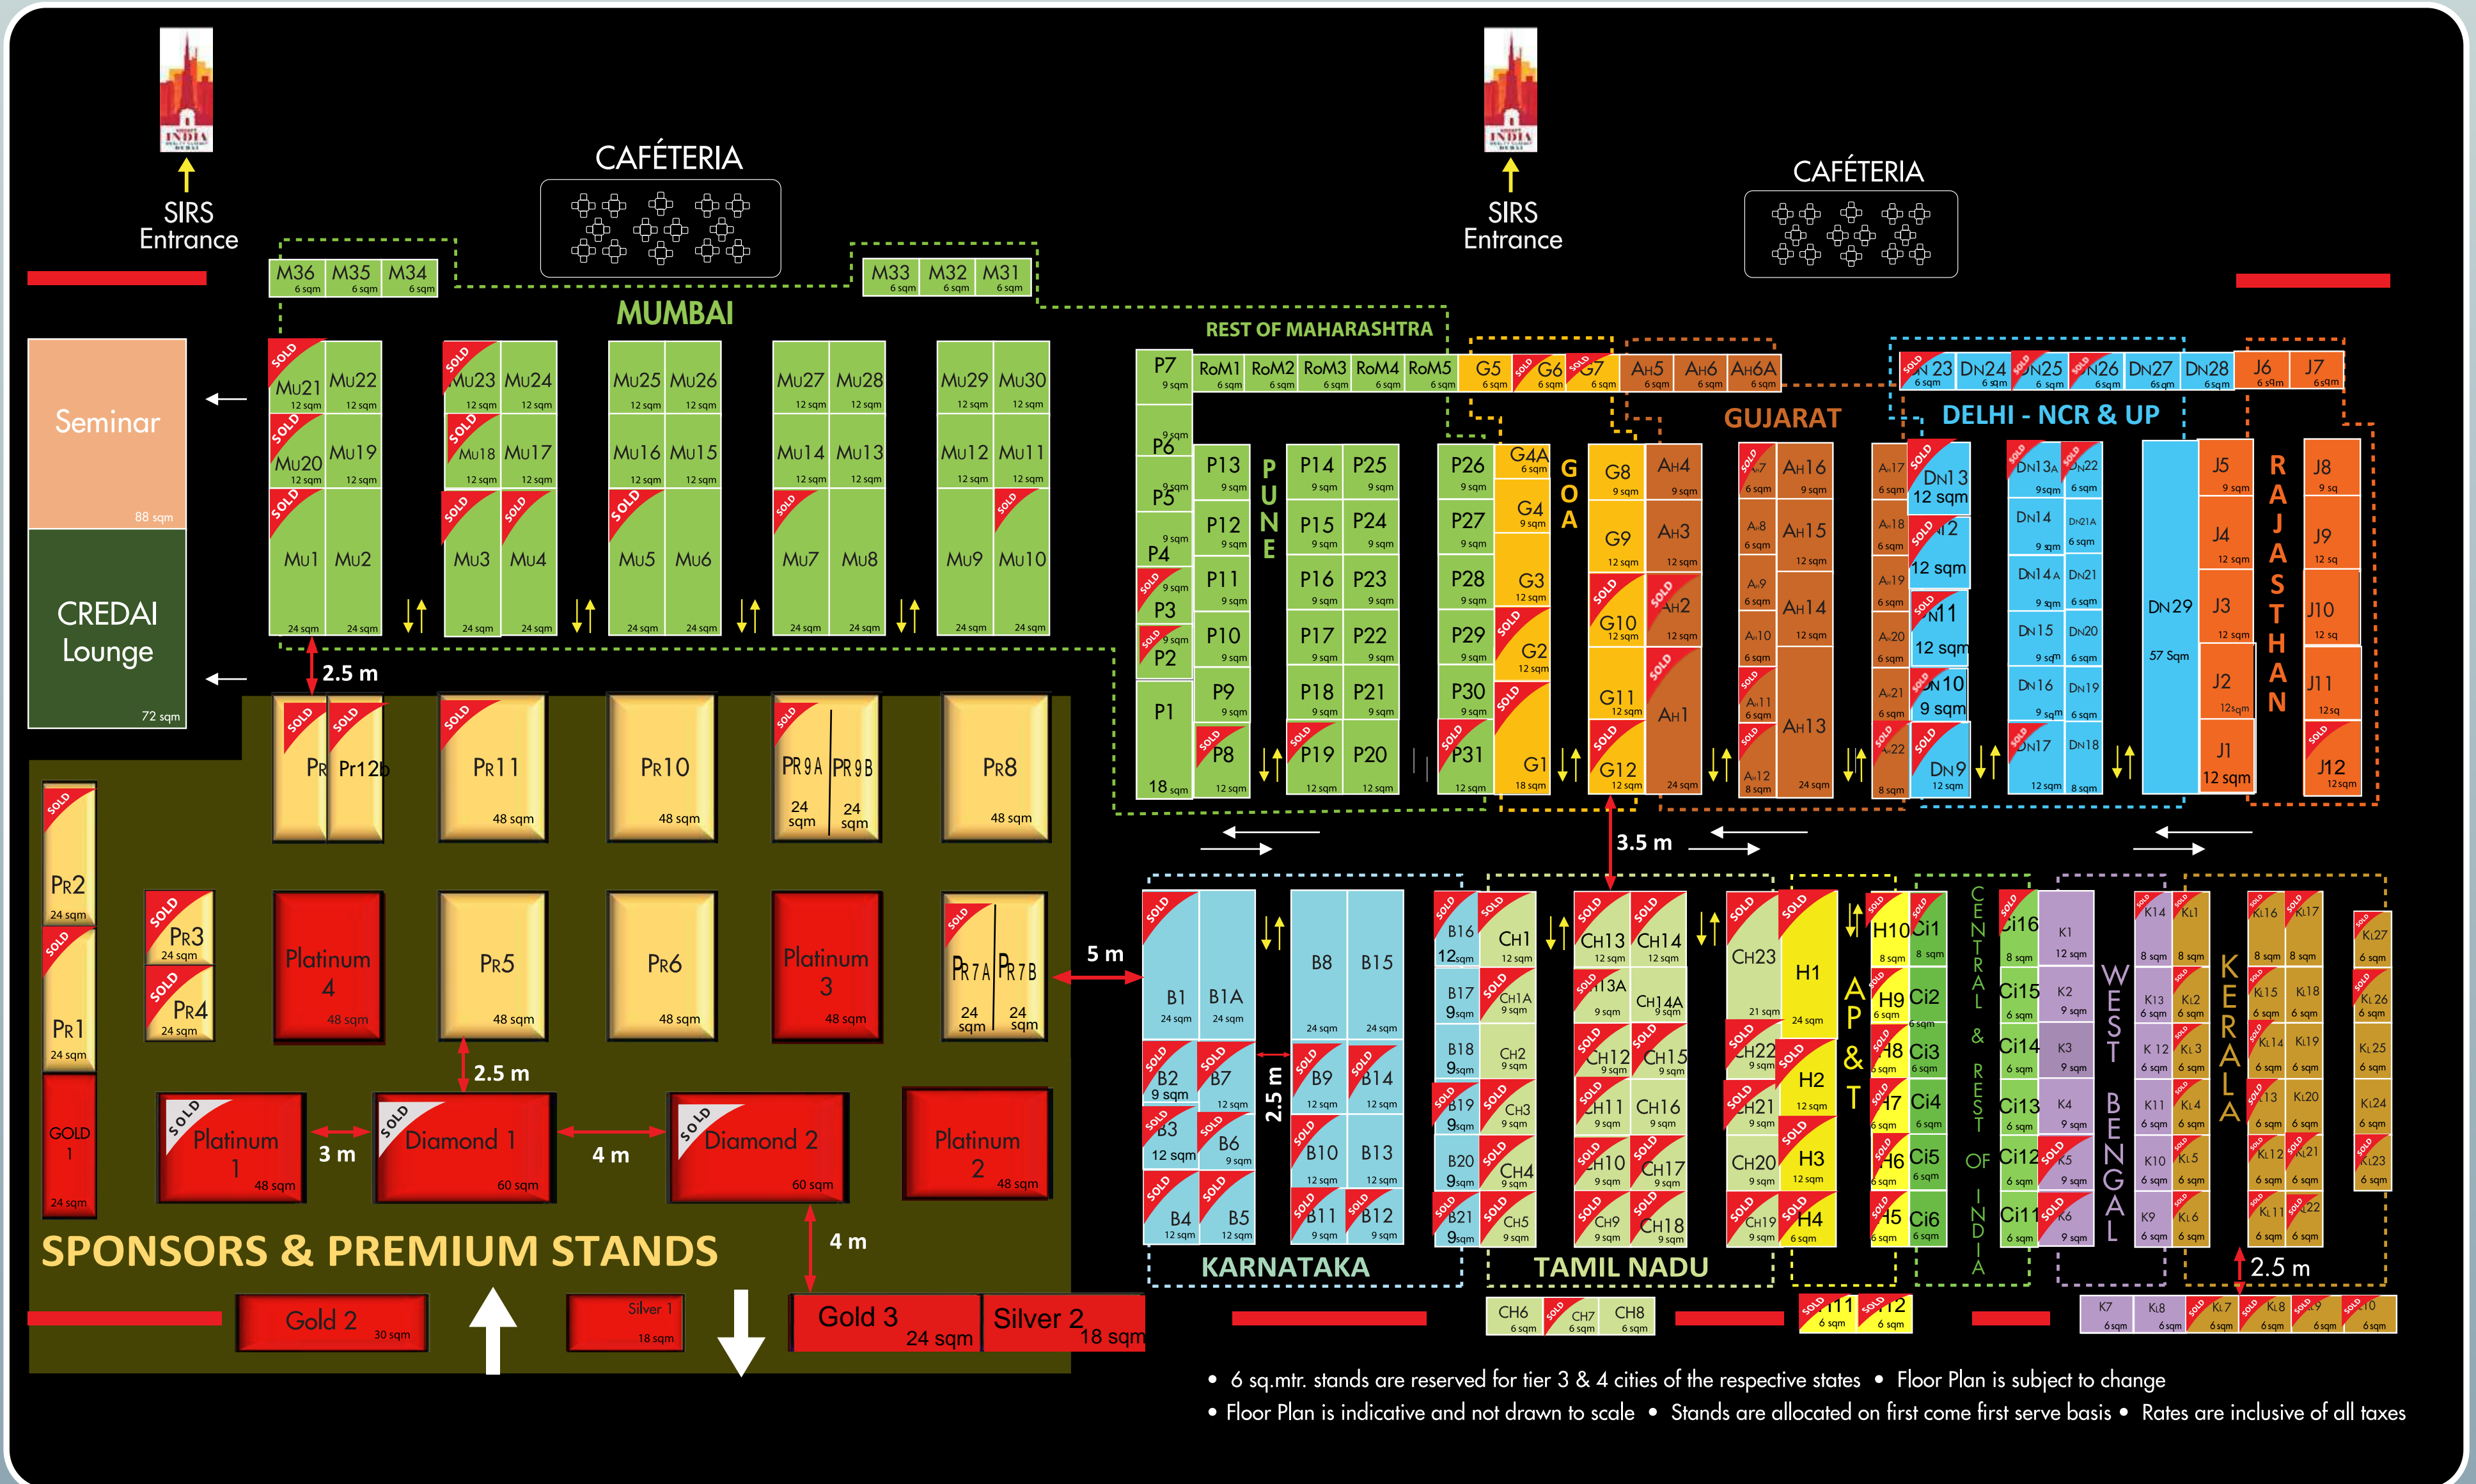

# FLOORPLAN

7th, 8th & 9th December 2017  
Hall 7 & 8 • Dubai World Trade Center

## CREDAI MEMBER PRICE LIST

SPONSOR STAND		PREMIUM STAND		NORMAL STAND	
DIAMOND	- 96,500 USD	12 sq mt	- 9,800 USD	6 sq mt	- 3,900 USD
PLATINUM	- 66,500 USD	24 sq mt	- 19,600 USD	8 sq mt	- 5,400 USD
GOLD	- 53,500 USD	48 sq mt	- 39,200 USD	9 sq mt	- 6,375 USD
SILVER	- 26,500 USD	60 sq mt	- 49,000 USD	12 sq mt	- 8,500 USD
				21 sq mt	- 14,875 USD
				24 sq mt	- 17,000 USD
				48 sq mt	- 34,000 USD

- 6 sq.mtr. stands are reserved for tier 3 & 4 cities of the respective states
- Floor Plan is subject to change
- Floor Plan is indicative and not drawn to scale
- Stands are allocated on first come first serve basis
- Rates are inclusive of all taxes